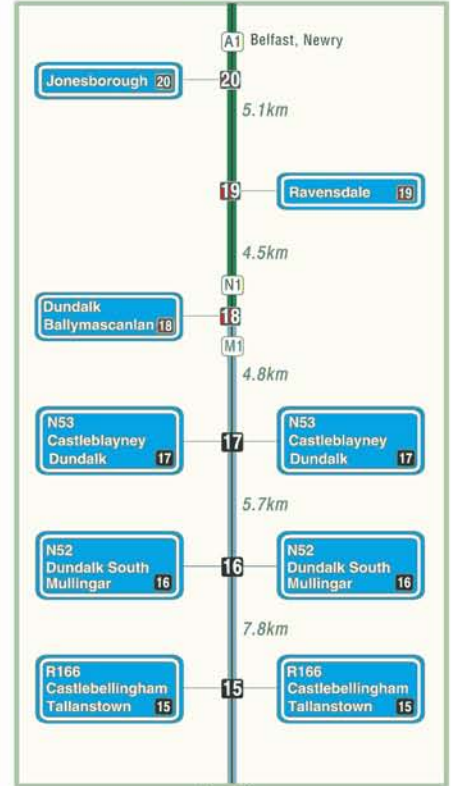

# Motoring Schemata

**M50**  
Dublin Port to Bray North

South

**M1/N1**  
Dublin to Belfast North

South

**M1/N1**  
Dublin to Belfast North

South

**M2/N2**  
M50 Junction 5 to Ashbourne South-East

North-West