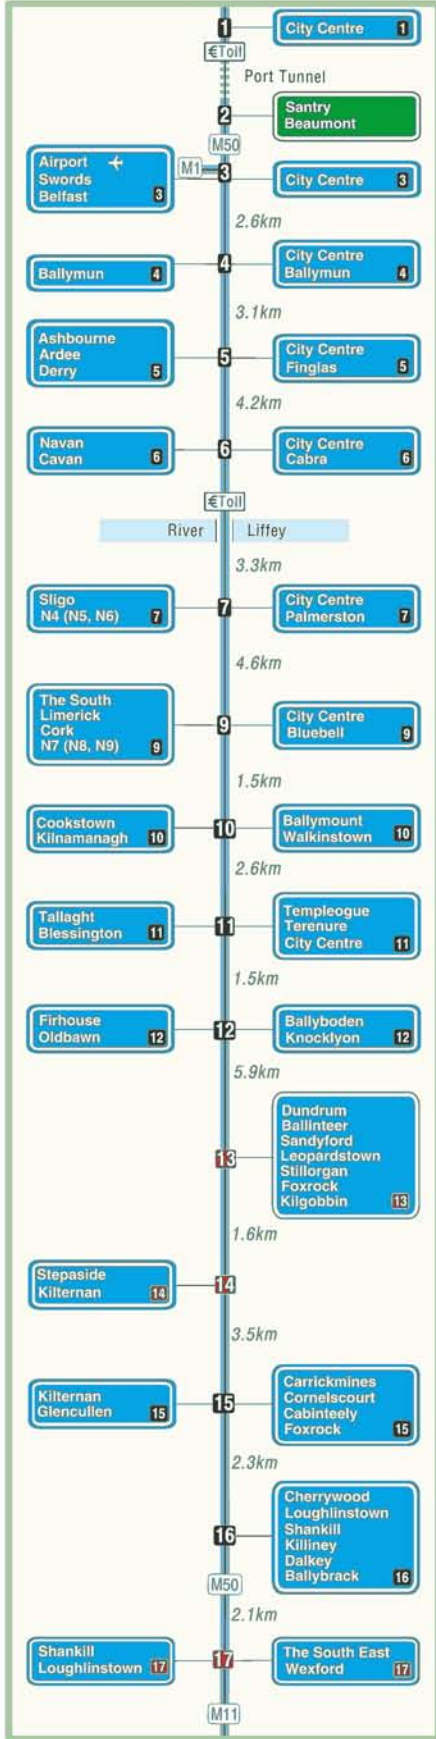

# Motoring Schemata

**M50**  
Dublin Port to Bray North

South

**M1/N1**  
Dublin to Belfast North

South

**M1/N1**  
Dublin to Belfast North

South

**M2/N2**  
M50 Junction 5 to Ashbourne South-East

North-West