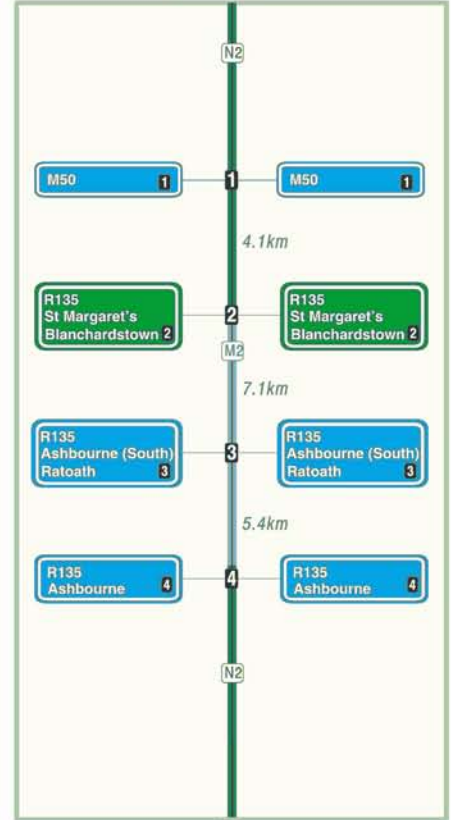

# Motoring Schemata

**M50**  
Dublin Port to Bray North

South

**M1/N1**  
Dublin to Belfast North

South

**M1/N1**  
Dublin to Belfast North

South

**M2/N2**  
M50 Junction 5 to Ashbourne South-East

North-West